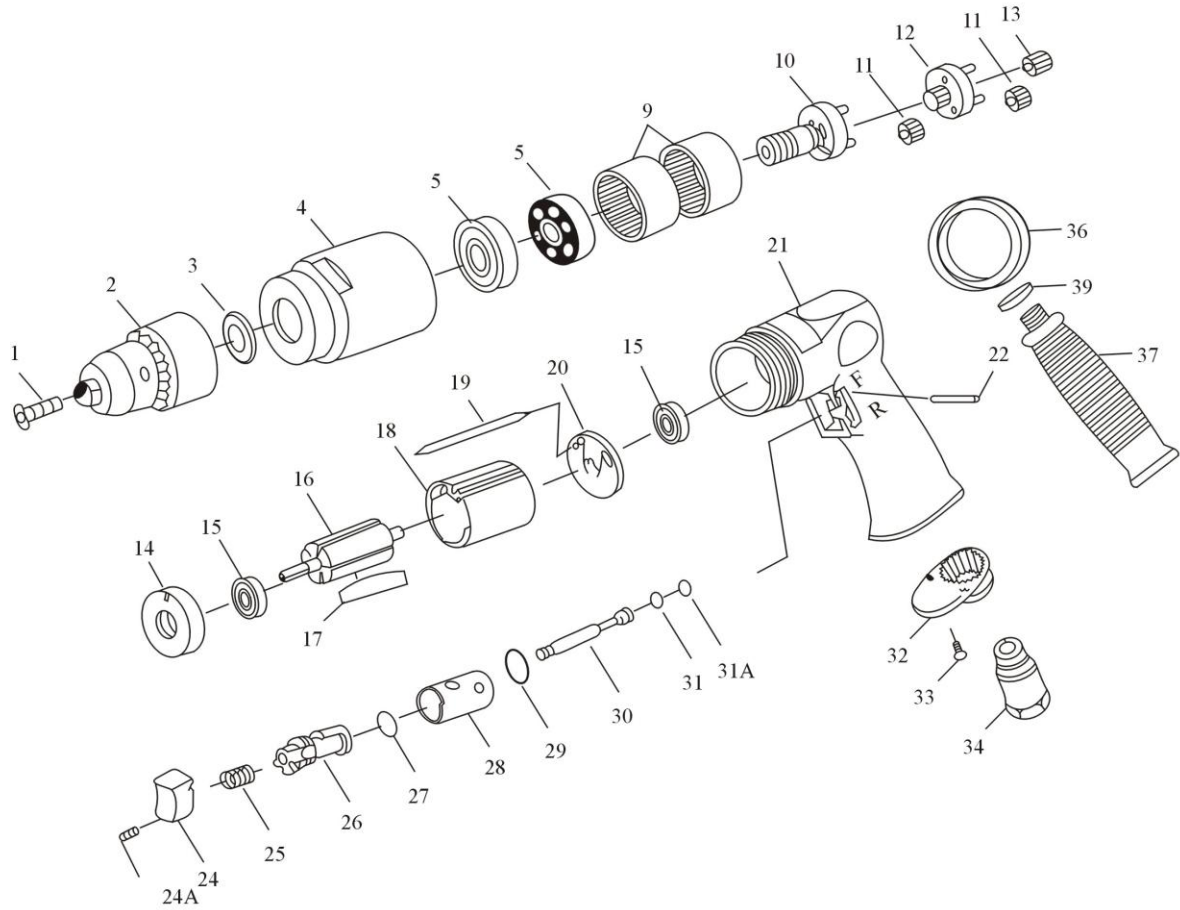

OS-230303R **GAV** HAVALI MATKAP

Item No.	Description	Q'ty	Item No.	Description	Q'ty
1	Chuck Screw	1	21	Housing	1
2	1/2" Keyless Chuck	1	22	Pin	1
3	Chuck Spacer	1	24	Trigger	1
4	Clamp Nut	1	24A	Set Screw	1
5	Ball Bearing	2	25	Valve Spring	1
9	Internal Gear	2	26	Reverse Lever	1
10	Wark Spindle	1	27	O-Ring	1
10A	Needle Roller	6	28	Reverse Bushing	1
11	Idler Gear	6	29	O-Ring	1
12	Reduction Spindle	1	30	Valve Stem	1
12A	Reduction Gear	1	31	O-Ring	1
13	Pinion Gear	1	31A	O-Ring	1
14	Spacer	1	32	Exhaust Diffuser	1
15	Ball Bearing	2	33	Screw	2
16	Rotor	1	34	Air Inlet	1
17	Rotor Balde	5	36	Clamp Ring	1
18	Cylinder	1	37	Dead Handle	1
19	Pin	1	39	Rubber Gasket	1
20	End Plate	1			